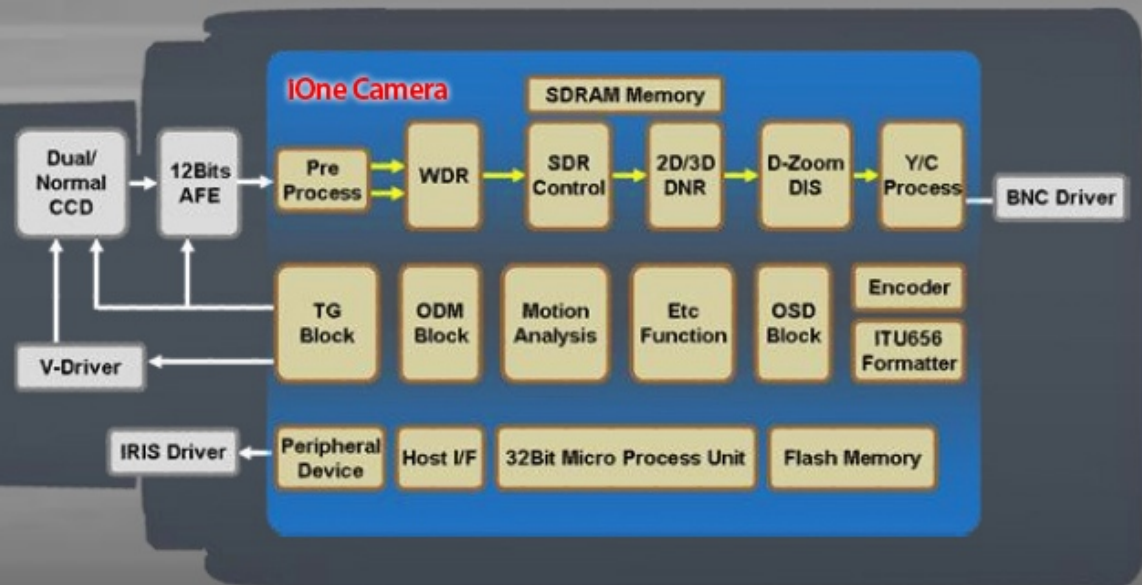

The iOne Camera Series enhances image resolution, reduces noise and extends contrast range.

The iOne camera displays perfect picture quality that compares to the human eye.

What is iOne?

Vivid and Natural Image

Super Hi-Resolution

**Noise Reduction
from low luminance**

iOne
by Ascendent Technology Group

Extension of the contrast range

iOne Camera

iOne Camera Feature

iOne Camera Feature

iOne Camera

600
Horizontal
Resolution

- World Best Resolution (Advanced digital Filter)

iOne Camera

- Resolution 600TV Lines

Max 600 TV Lines

480 TV Lines

iOne Camera

Motion Adaptive Noise Reduction

XDR (Extended Dynamic Range)

WDR (Wide Dynamic Range)

- Provide clear images even under back light circumstances

WDR OFF

WDR ON

Polygonal (4-point) Privacy Mask

Polygonal Privacy Mask allows for the user defined setting of a four point polygonal mask, which is overlaid onto the video signal output