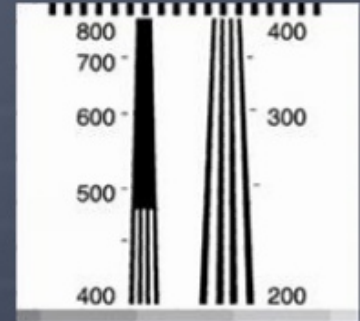

600
Horizontal
Resolution

- World Best Resolution (Advanced digital Filter)

iOne Camera

- Resolution 600TV Lines

Max 600 TV Lines

480 TV Lines

iOne Camera

Motion Adaptive Noise Reduction