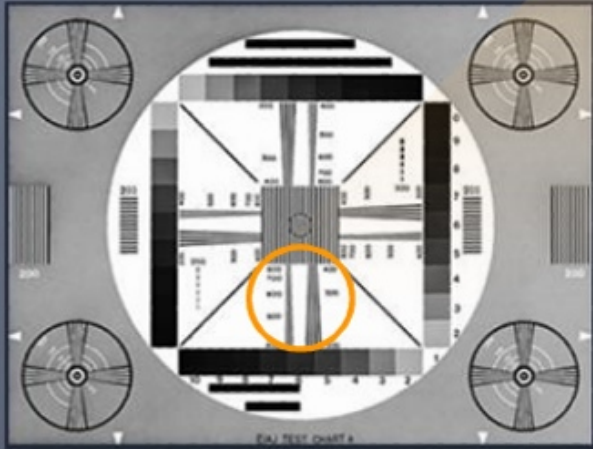

600
Horizontal
Resolution

- World Best Resolution (Advanced digital Filter)

iOne Camera

- Resolution 600TV Lines

Max 600 TV Lines

480 TV Lines

iOne Camera

Motion Adaptive Noise Reduction

XDR (Extended Dynamic Range)

WDR (Wide Dynamic Range)

- Provide clear images even under back light circumstances

WDR OFF

WDR ON

Polygonal (4-point) Privacy Mask

Polygonal Privacy Mask allows for the user defined setting of a four point polygonal mask, which is overlaid onto the video signal output