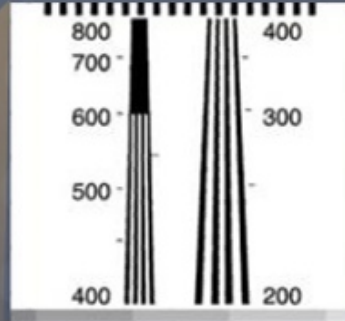

600
Horizontal
Resolution

- World Best Resolution (Advanced digital Filter)

iOne Camera

- Resolution 600TV Lines

Max 600 TV Lines

480 TV Lines

iOne Camera

Motion Adaptive Noise Reduction