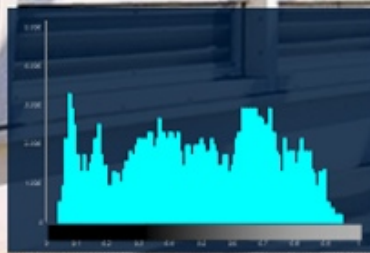

XDR (Extended Dynamic Range)

WDR (Wide Dynamic Range)

- Provide clear images even under back light circumstances

WDR OFF

WDR ON

Polygonal (4-point) Privacy Mask

Polygonal Privacy Mask allows for the user defined setting of a four point polygonal mask, which is overlaid onto the video signal output

Polygon Method (12EA)

↳ Set the rectangle and size adjustment

Day & Night

2~6 lx

High mode

1~3 lx

Low mode

Auto Switching