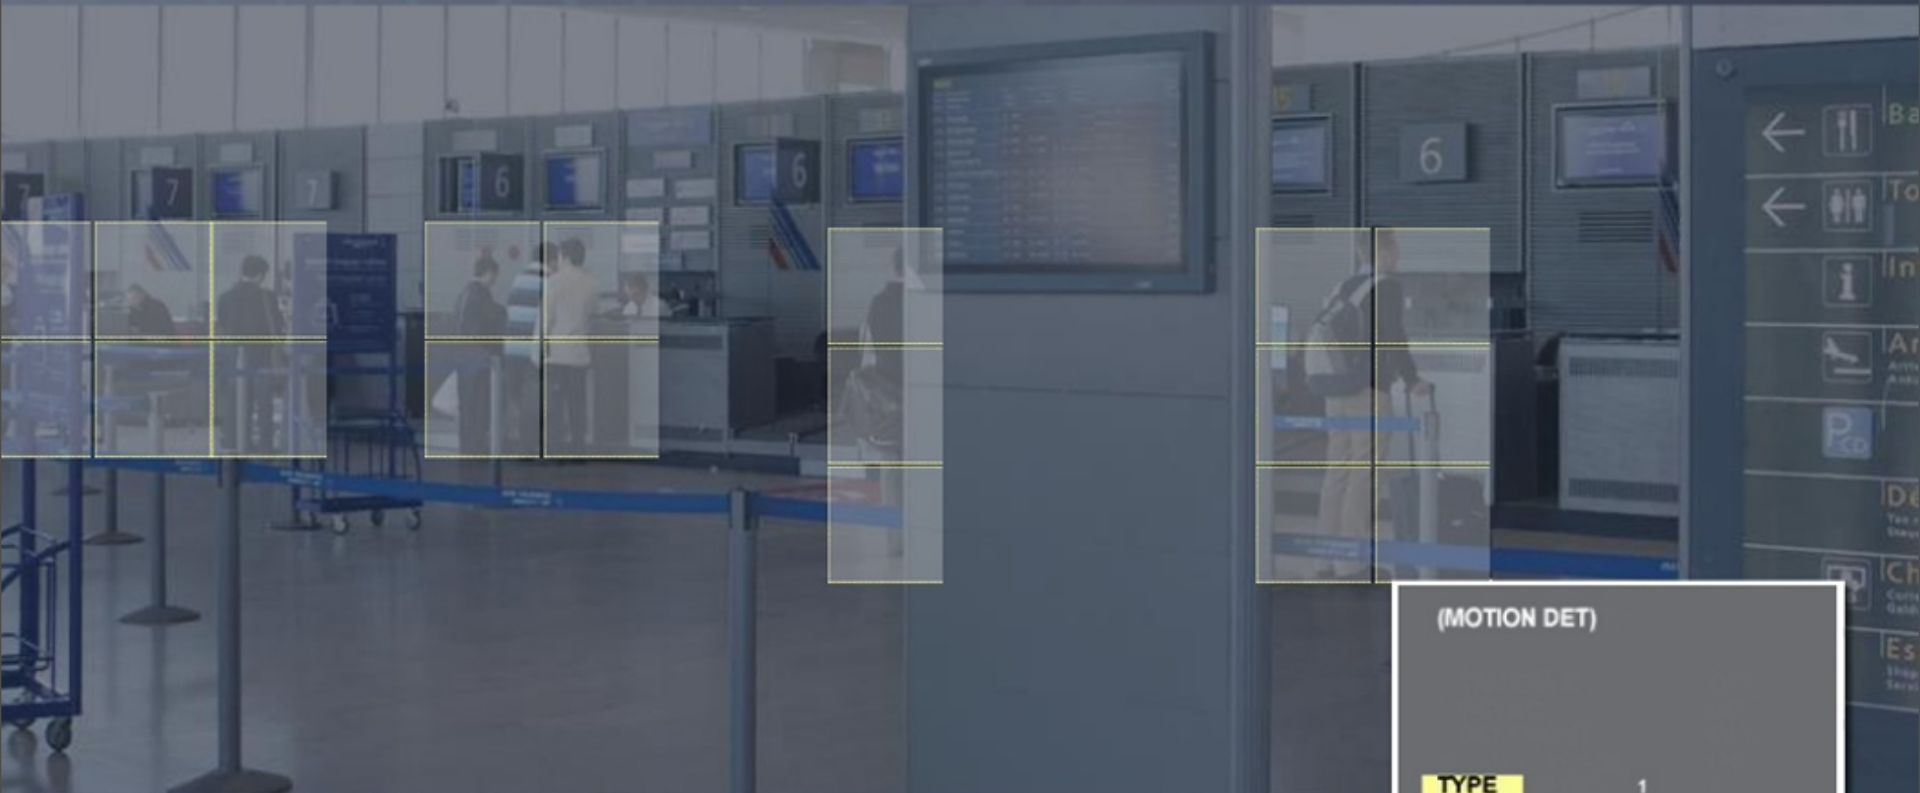

Day (Color Mode)

Night (B/W Mode) at low light

Digital Image Stabilization

Automatic Image Stabilizing
Perfect Shots in Any Situation

Competitor A

Motion Detection

After a specific area has been selected for monitoring, if movement is detected in that area, the camera will trigger the alarm and executes action that preset.