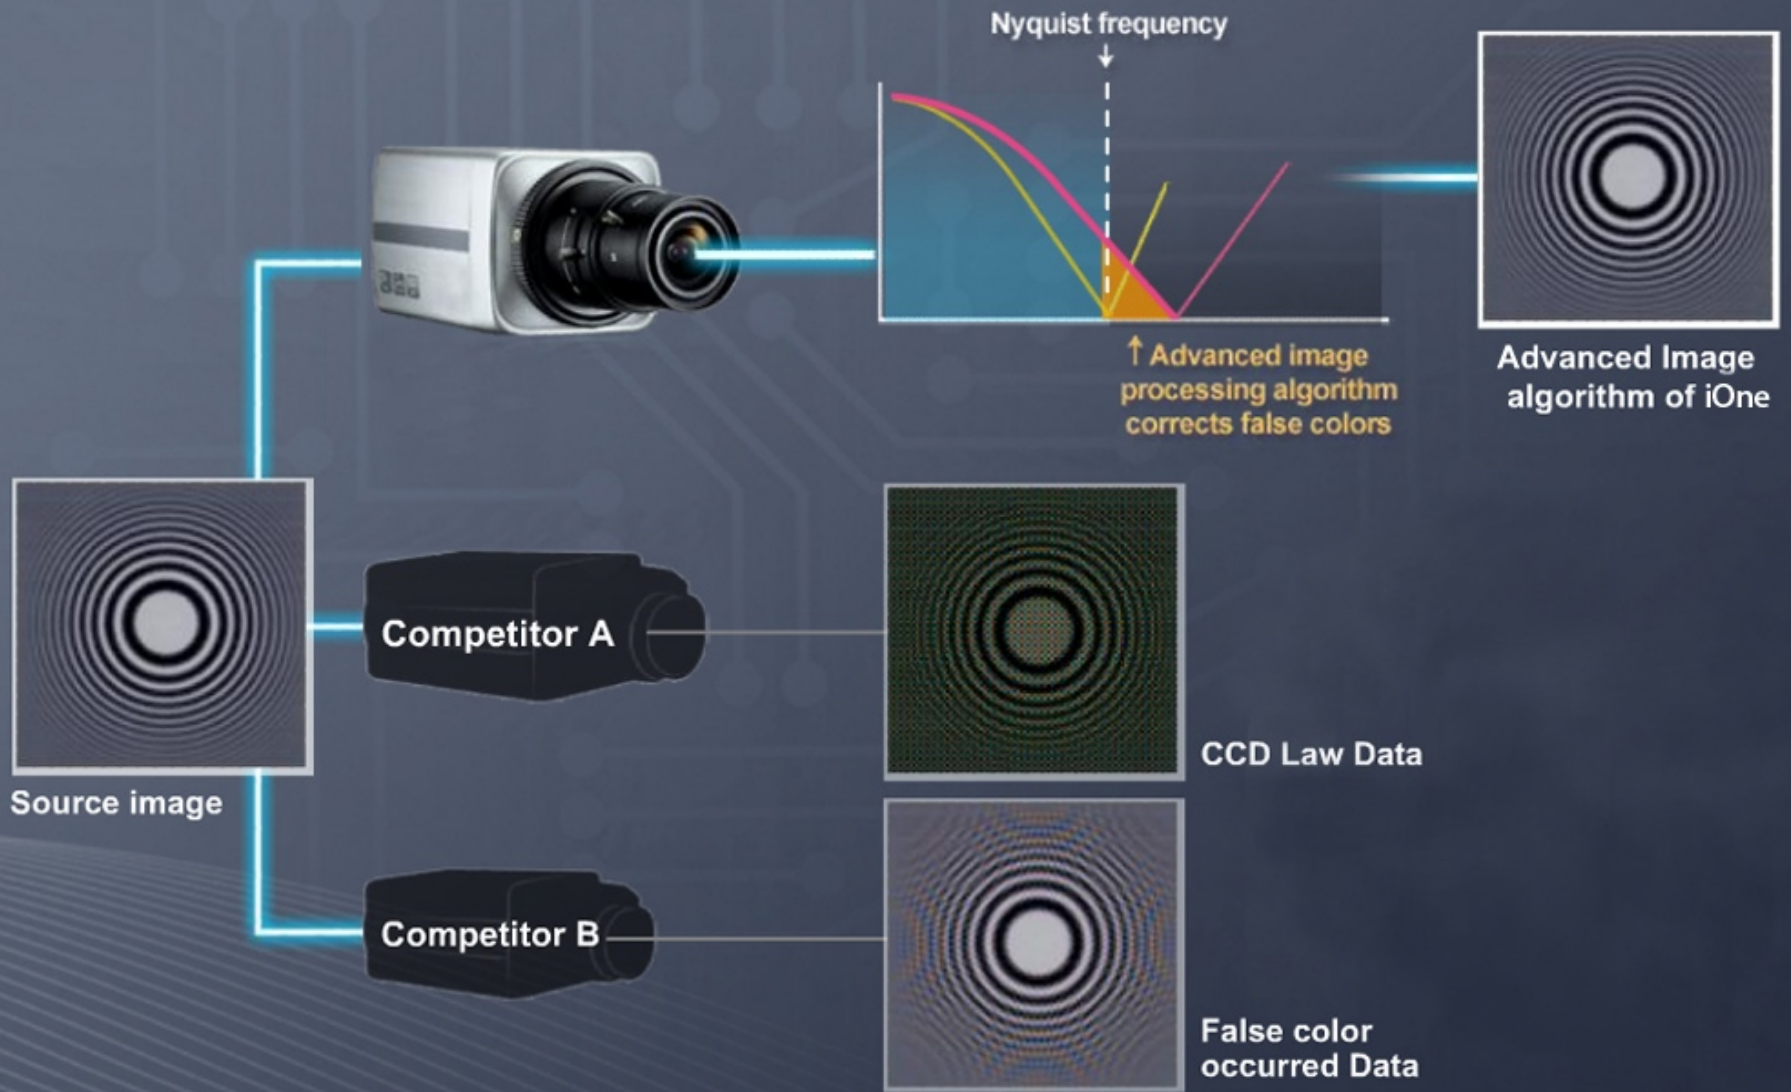

The iOne Camera Series enhances image resolution, reduces noise and extends contrast range.

The iOne camera displays perfect picture quality that compares to the human eye.

What is iOne?

Vivid and Natural Image

Super Hi-Resolution

**Noise Reduction
from low luminance**

iOne
by Ascendent Technology Group

Extension of the contrast range

iOne Camera

iOne Camera Feature

iOne Camera Feature

iOne Camera

600
Horizontal
Resolution

- World Best Resolution (Advanced digital Filter)

iOne Camera

- Resolution 600TV Lines

Max 600 TV Lines

480 TV Lines

iOne Camera

Motion Adaptive Noise Reduction

XDR (Extended Dynamic Range)

WDR (Wide Dynamic Range)

- Provide clear images even under back light circumstances

WDR OFF

WDR ON

Polygonal (4-point) Privacy Mask

Polygonal Privacy Mask allows for the user defined setting of a four point polygonal mask, which is overlaid onto the video signal output